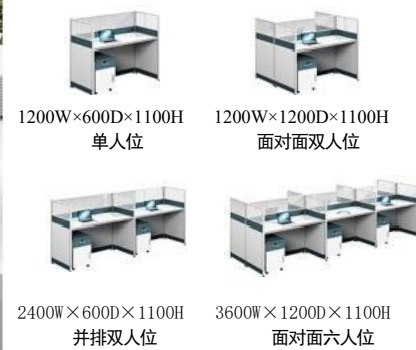

OFFICE FURNITURE USED IN OFFICE SPACE IS NOT JUST LINES AND BLOCKS

o

1200W×600D×1100H 单人位
 1200W×1200D×1100H 面对面双人位
 2400W×600D×1100H 并排双人位
 3600W×1200D×1100H 面对面六人位

产品规格：2400W×1200D×1100H（四人位）
 尺寸颜色均可按需定制