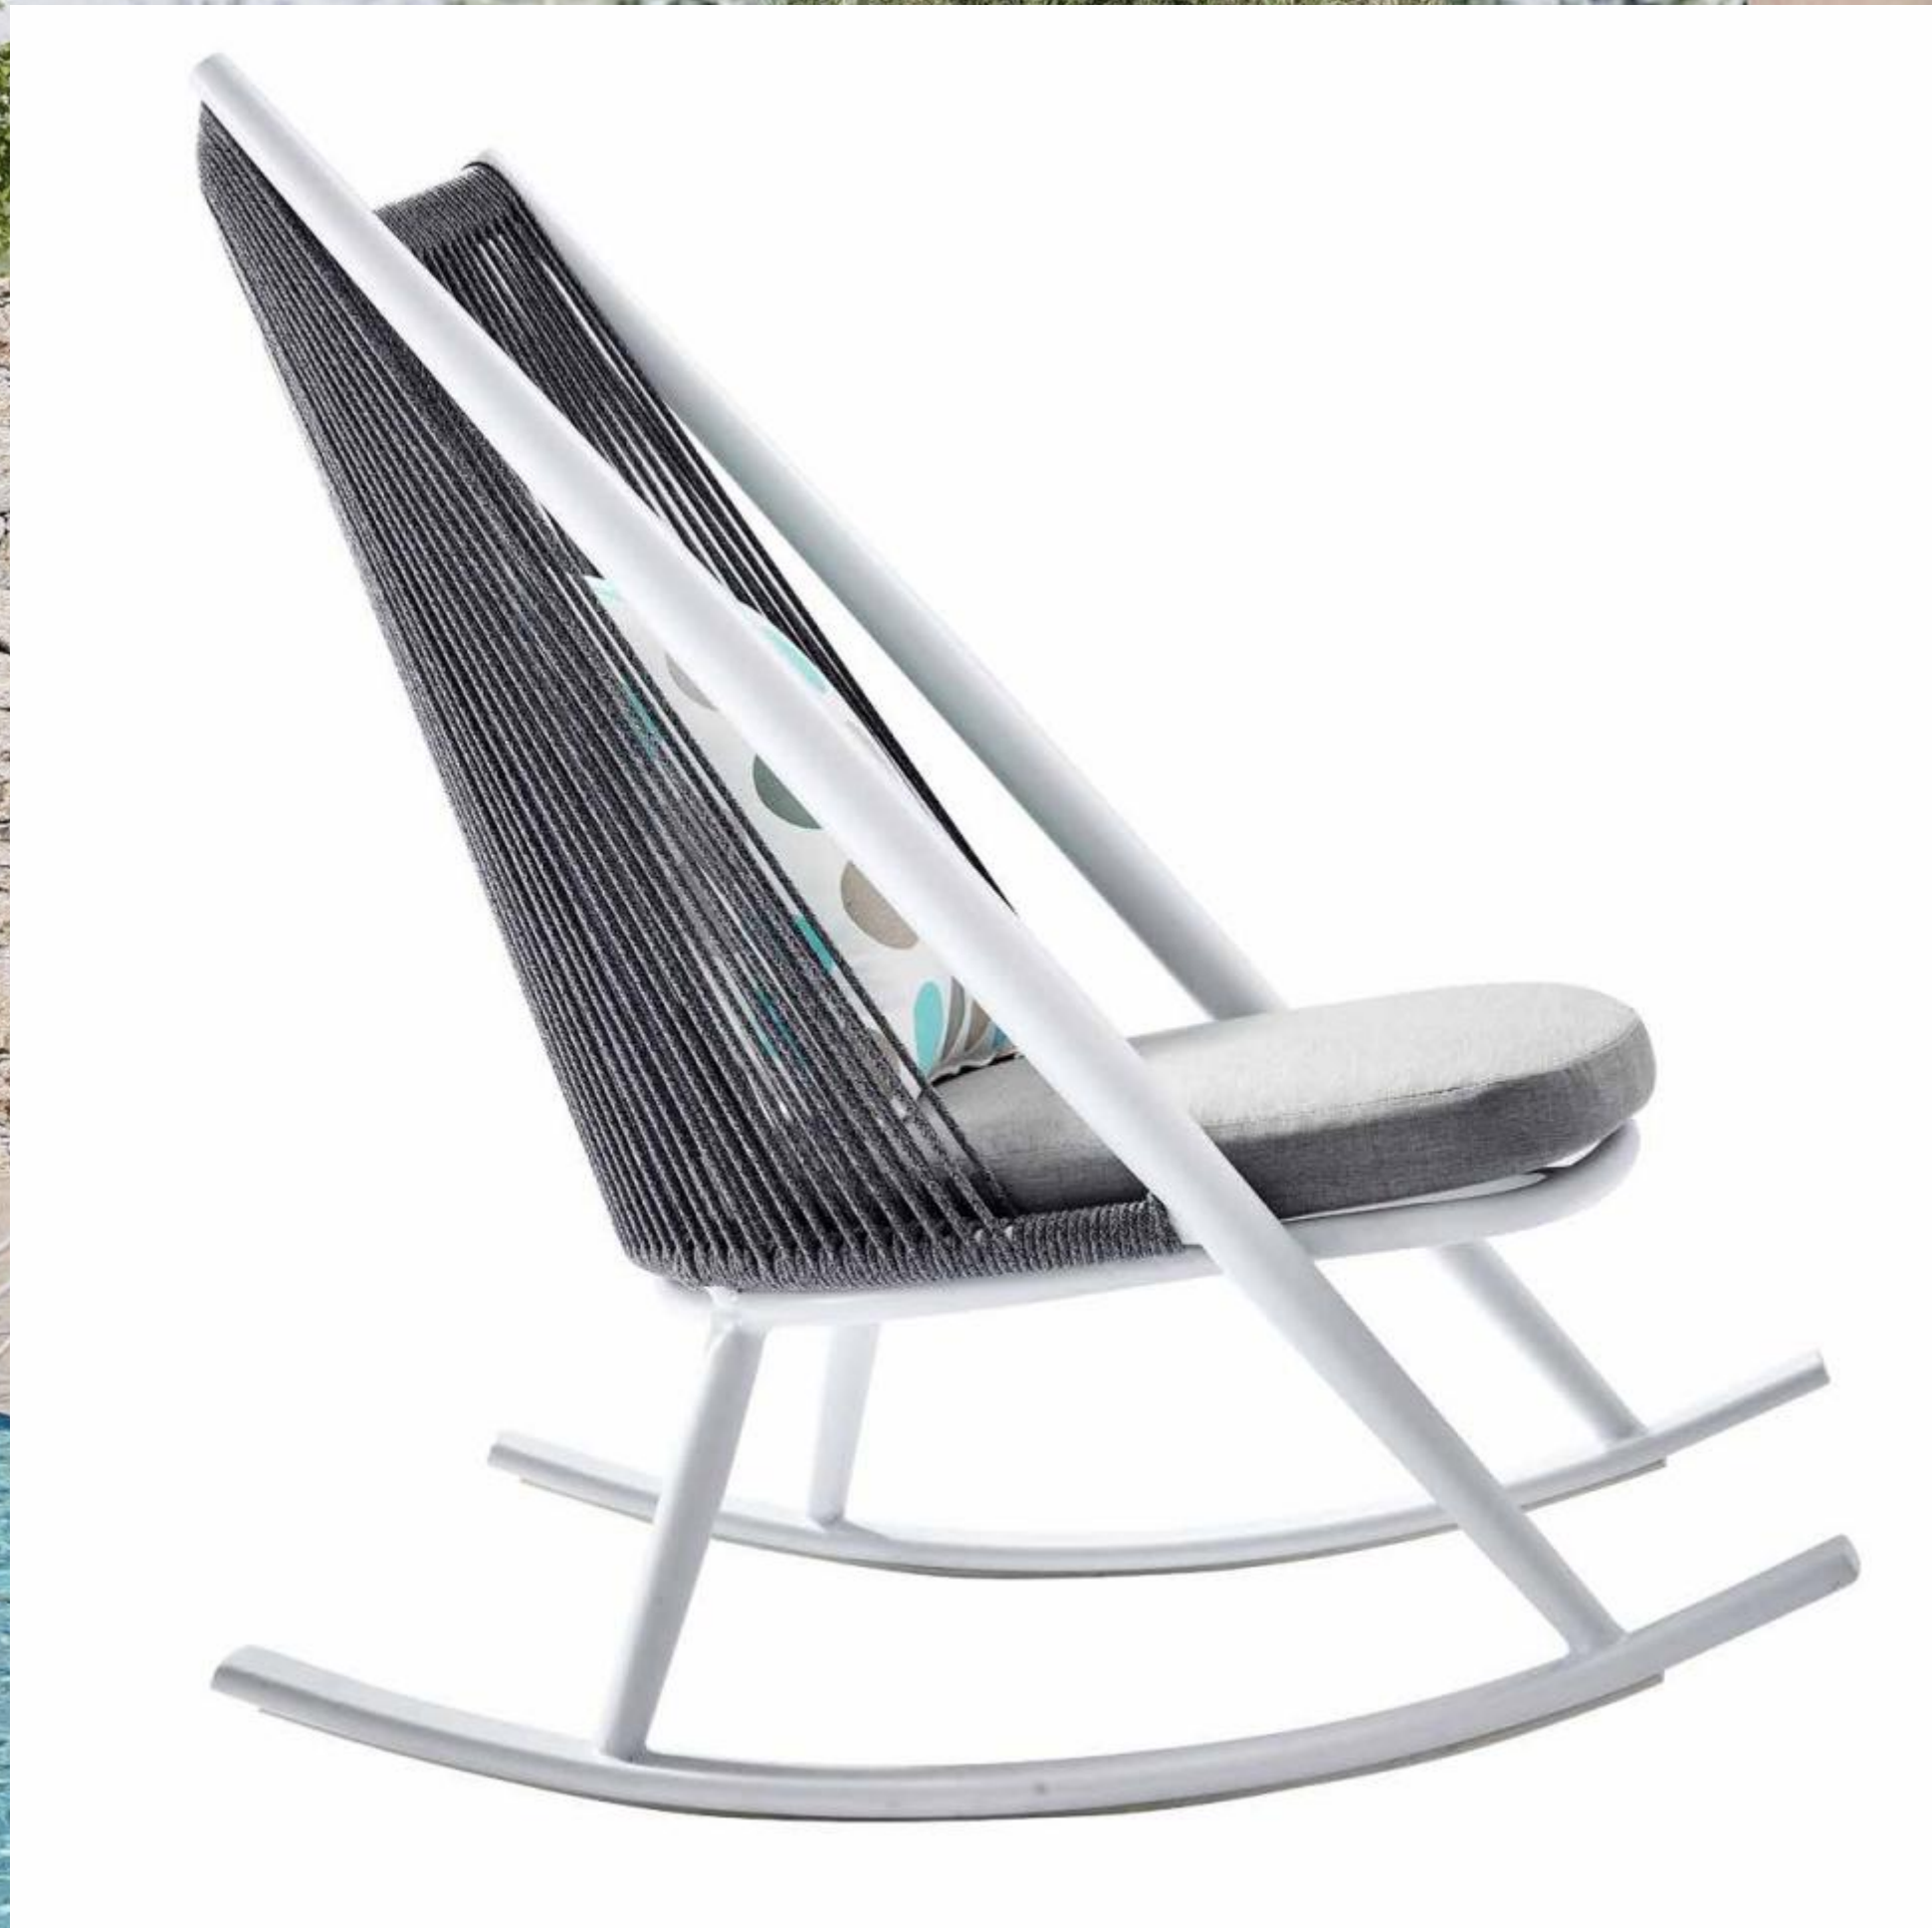

DS22106

CREAT, DESIGN AND ENJOY.

We provide a wide variety of outdoor furniture made of synthetic ratan, which caters to all type of budgets, designs and colors. A variety of weaving styles and patterns are also incorporated to suit different tastes. Our living sets, balcony sets, dining and cocktail table sets, swings, sun beds and loungers are built to ensure the highest levels of practicality, durability and comfort.