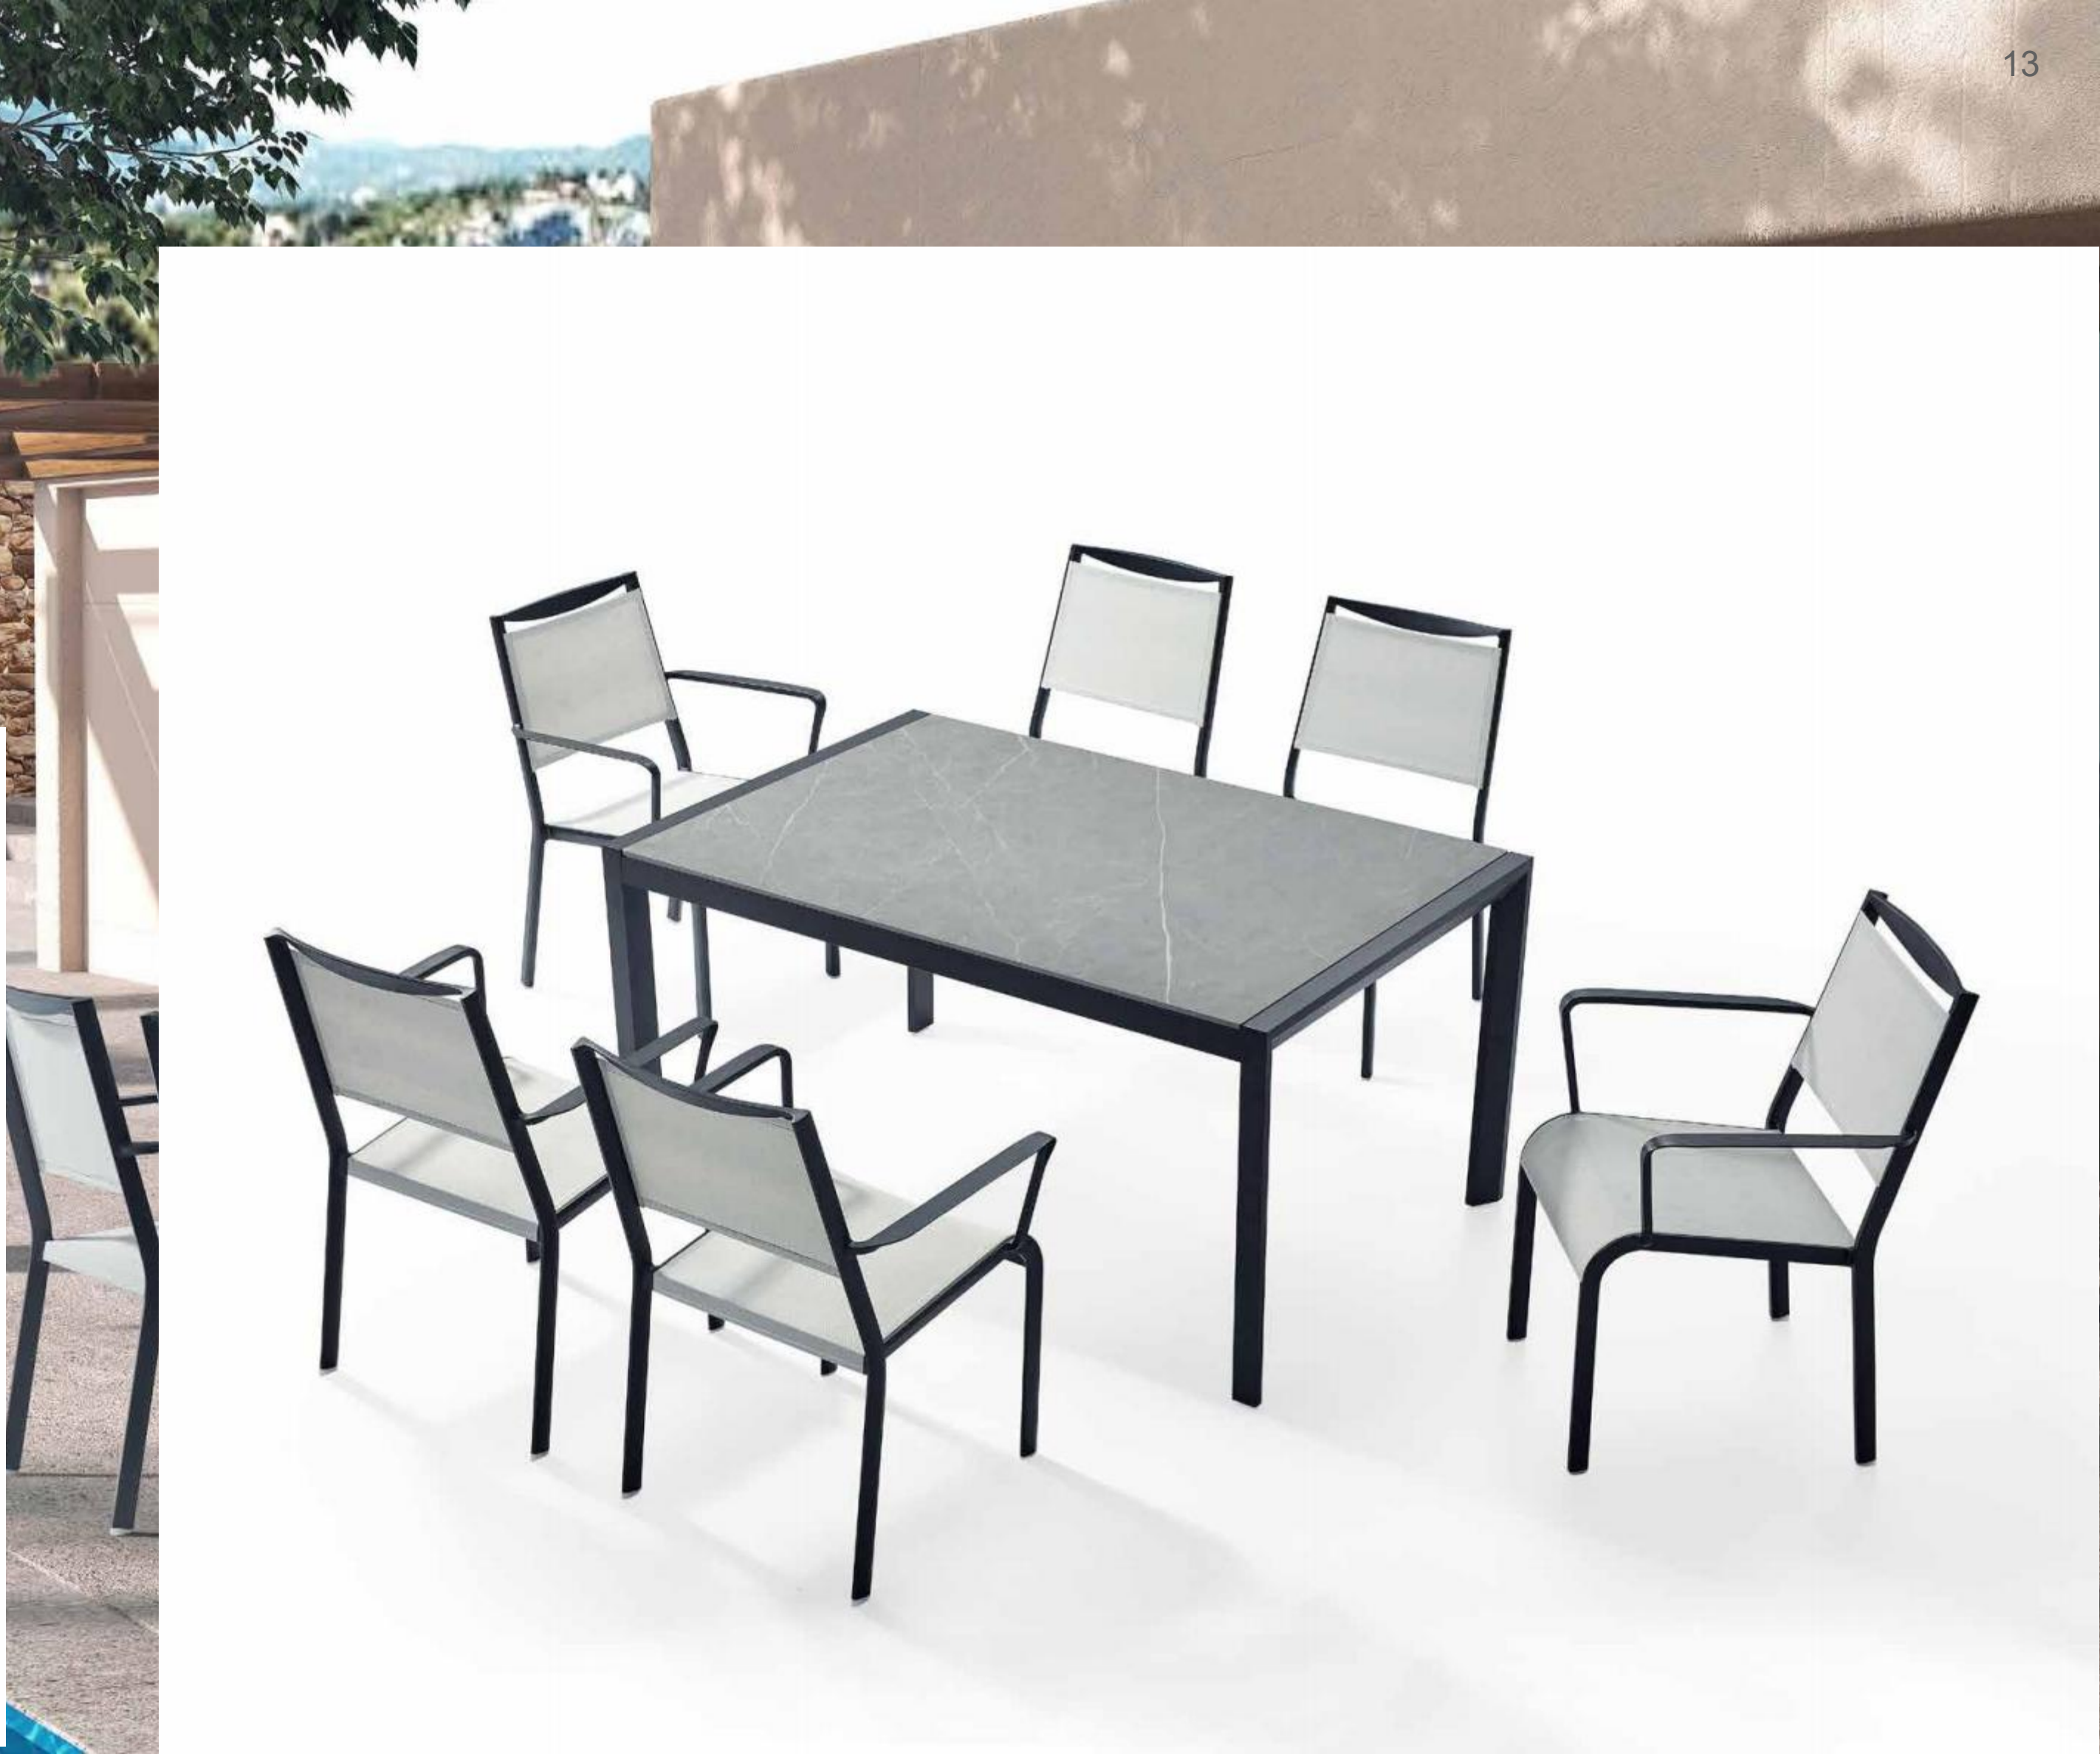

DS22302

SEARCH
DISCOVER GREAT MODERN DESIGN IDEAS TO
BRIGHTEN UP YOUR BEAUTIFUL HOME.