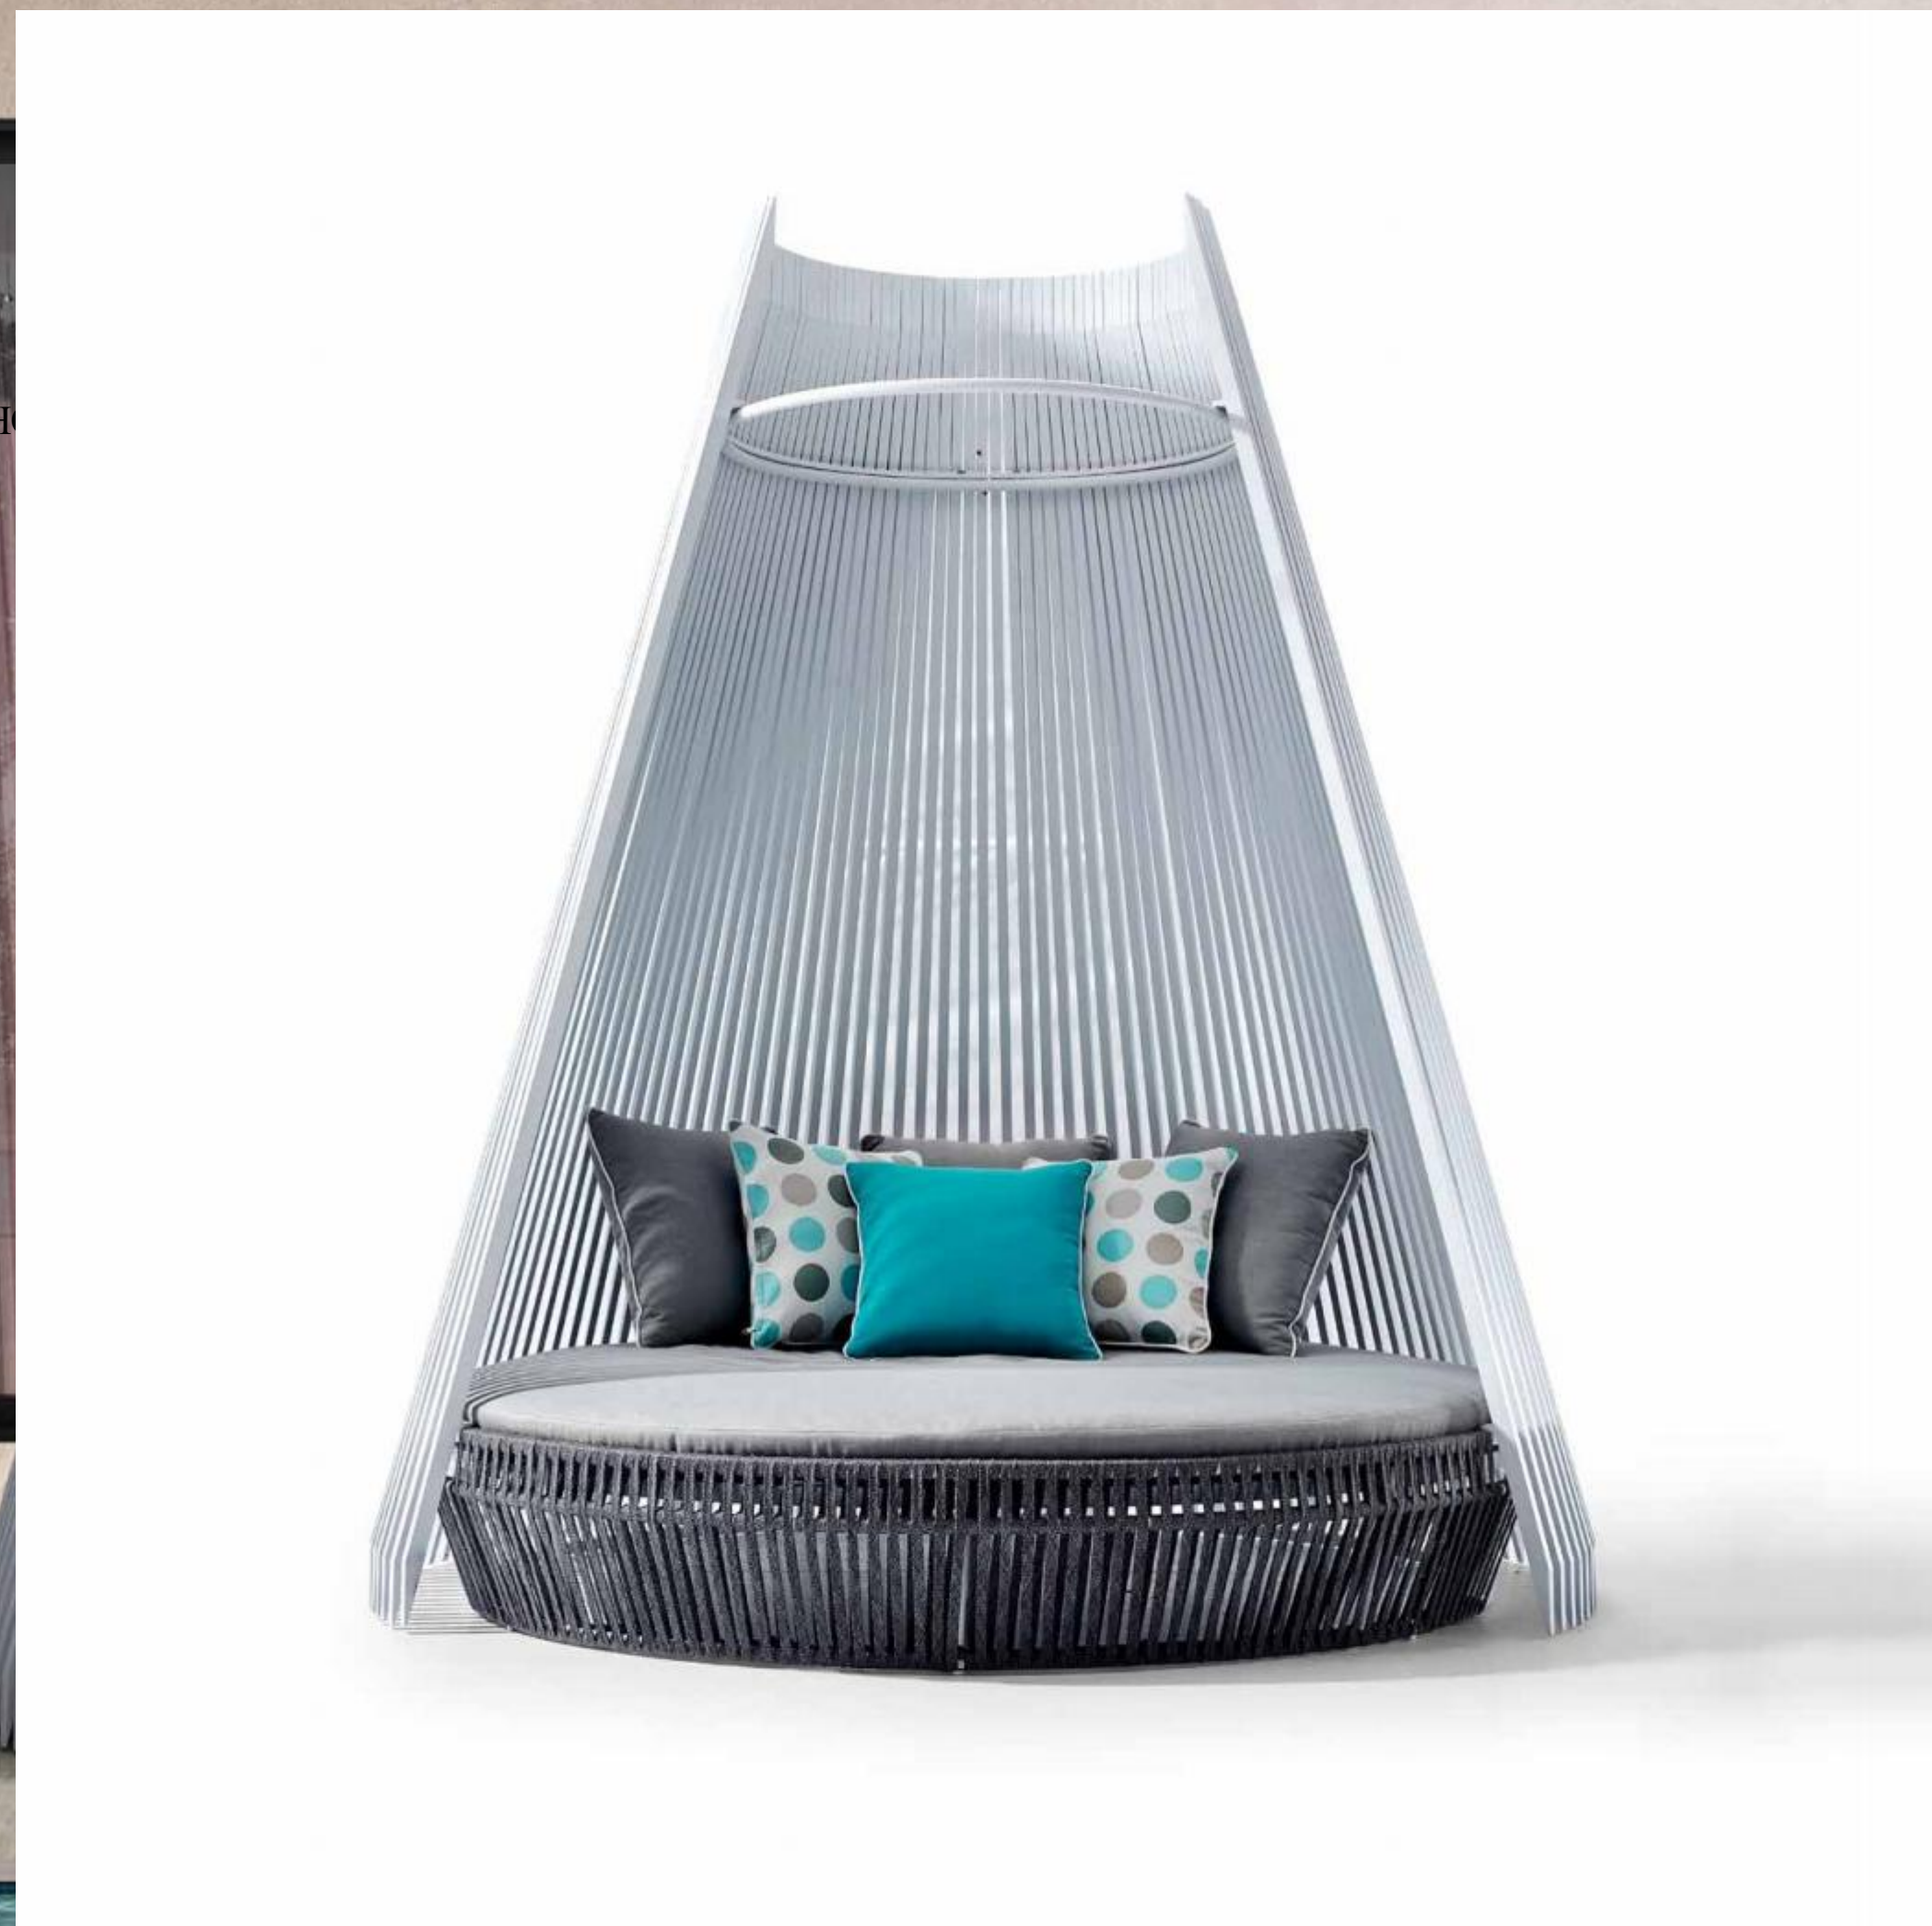

DS22206

SEARCH

DISCOVER GREAT MODERN DESIGN IDEAS TO BRIGHTEN UP YOUR BEAUTIFUL HOME