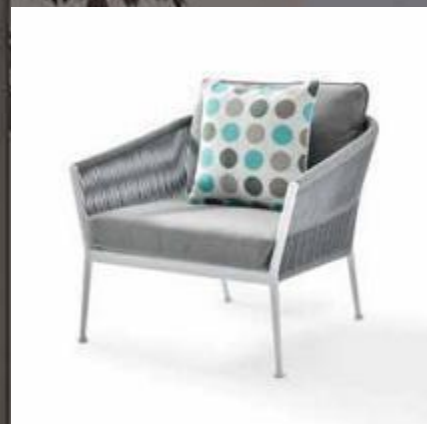

DS22310

- >ALUMINUM FRAME
- >OUTDOOR POWDER COATING
- >SOFA WITH 6CM SEAT CUSHION
- >NORMAL FOAM
- WATER REPELLENT FABRIC
- >4PCS PILLOWS,50*50CM
- >TABLE WITH SINTERED STONE TOP

PRODUCT DATA

DS22301-T

DS22301-C