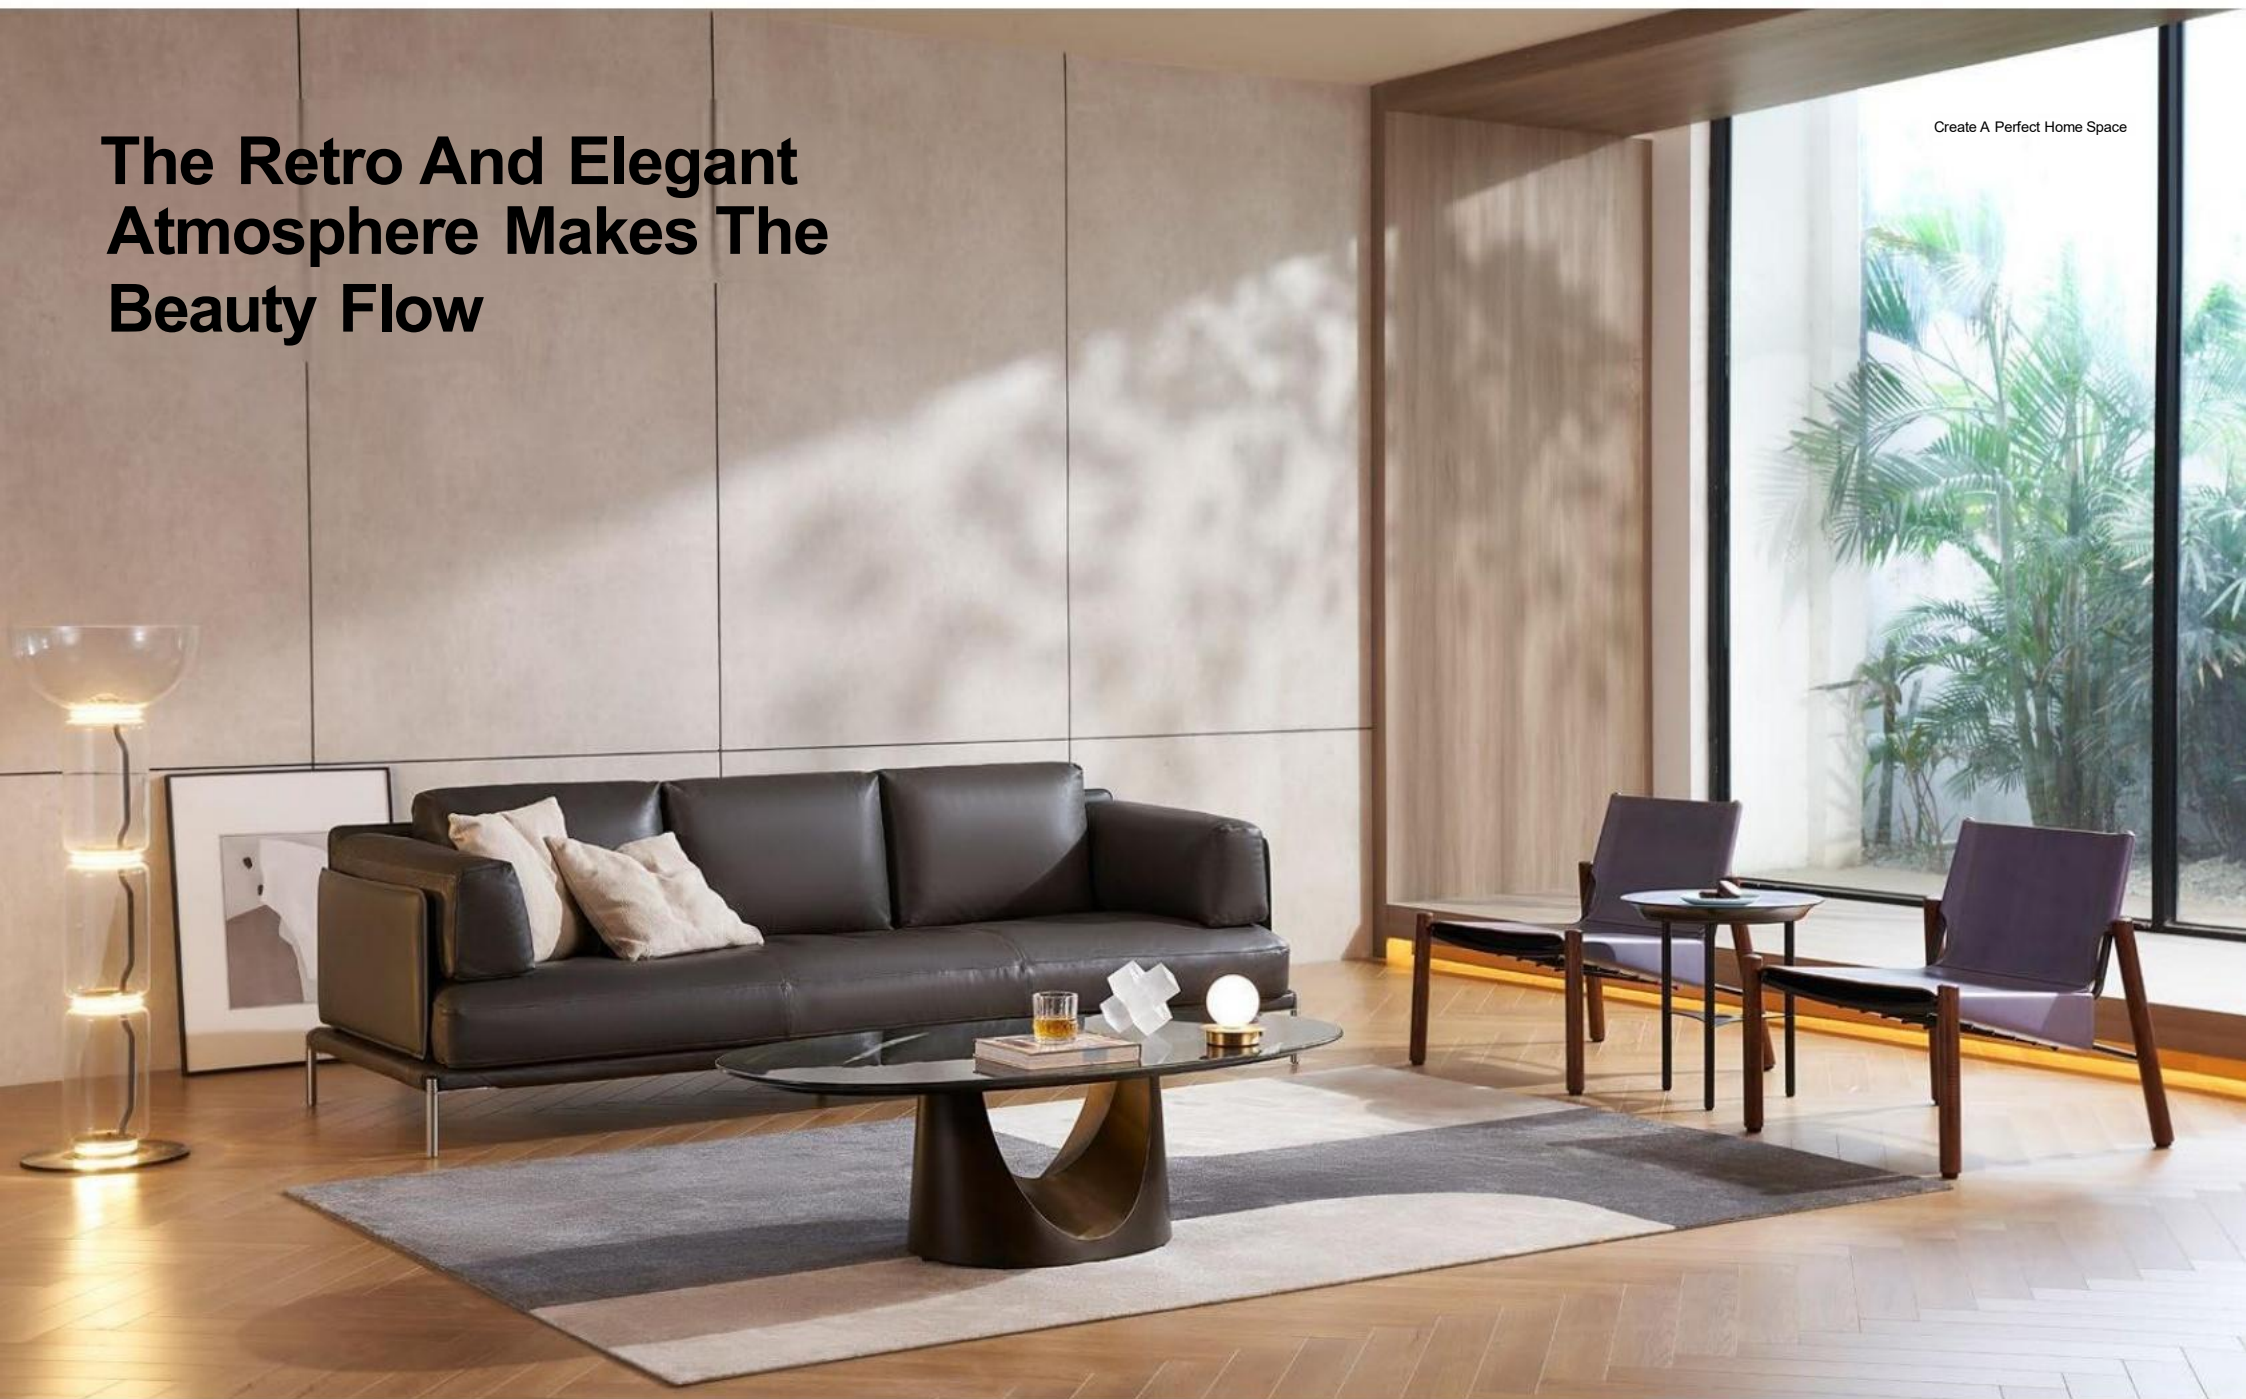

The Retro And Elegant Atmosphere Makes The Beauty Flow

Create A Perfect Home Space