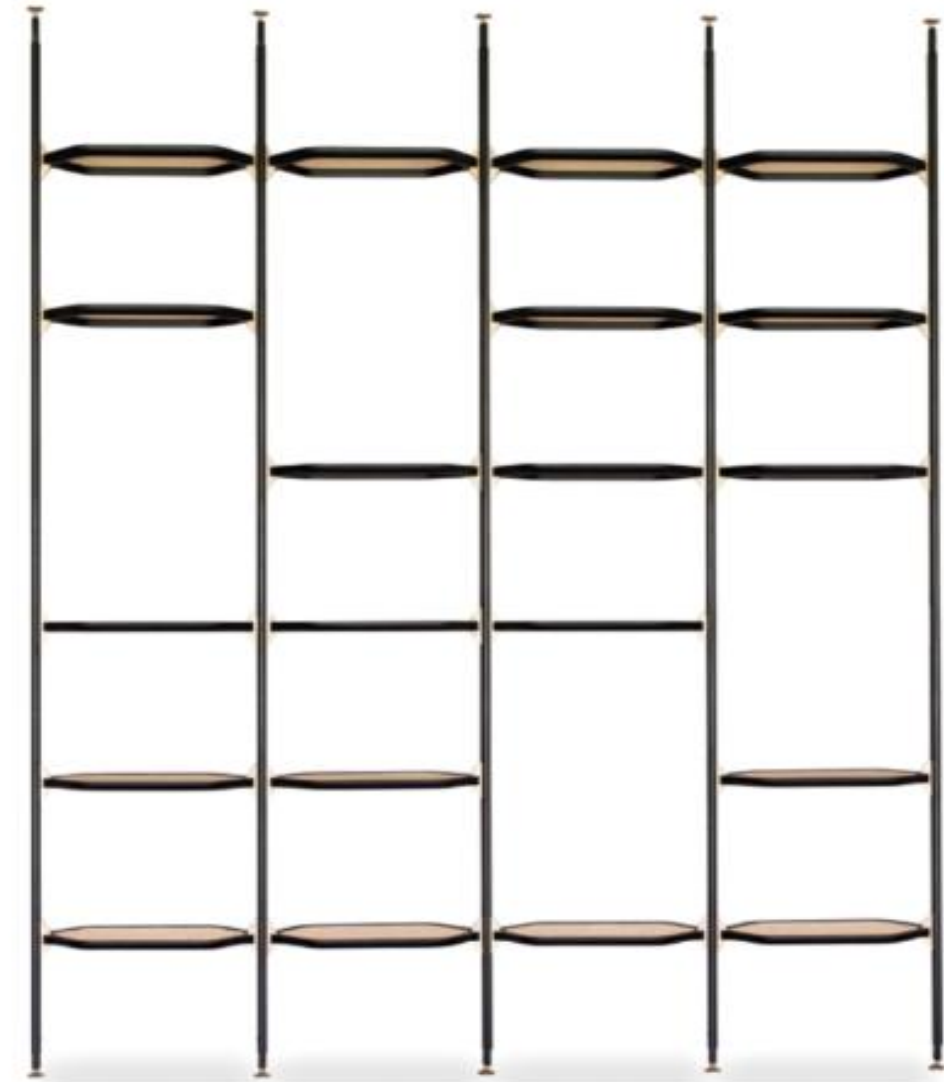

Tea Table Series

Tesauro

Its shape emphasizes high-quality craftsmanship, starting with a curved wooden door that opens to reveal a slightly protruding frame and a continuous contour that follows the volume.

Tea Table Series

A dressing table with a futuristic look, eliminating unnecessary decorations and being simple and practical. The dressing table series is not only a bold innovation in art, but also an art form that uses minimalist lines to express space, promoting the advancement of minimalist design.

BESPOKE LUXURY DESIGNS

Tea Table Series

Tea Table Series

Breaking the original pattern, making storage space more in line with the audience's life pursuit, comfortable visual scale and living dimensions are everywhere, The minimalist lines showcase healing support, create a comfortable atmosphere, and give viewers a calm and elegant visual experience.