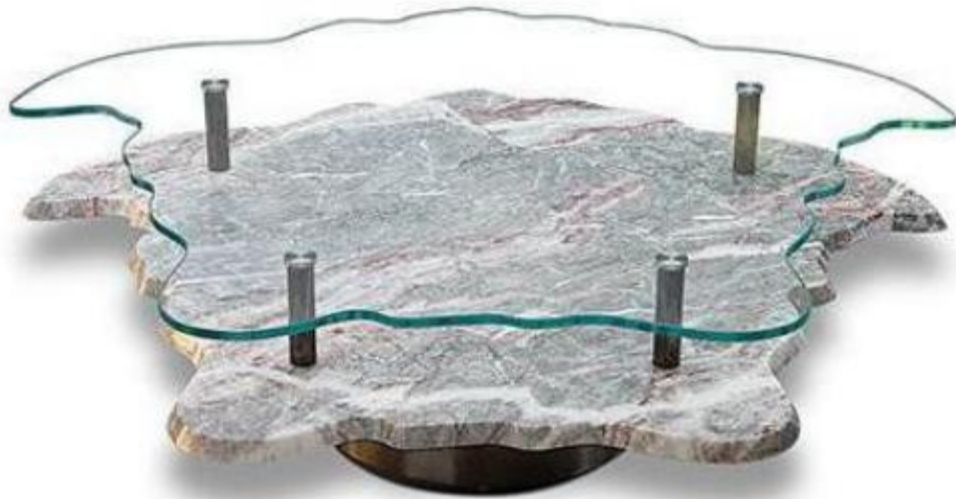

- SX-CJ-153 coffee table
- Material: Stainless Steel + Tempered Glass+ Natural Marble