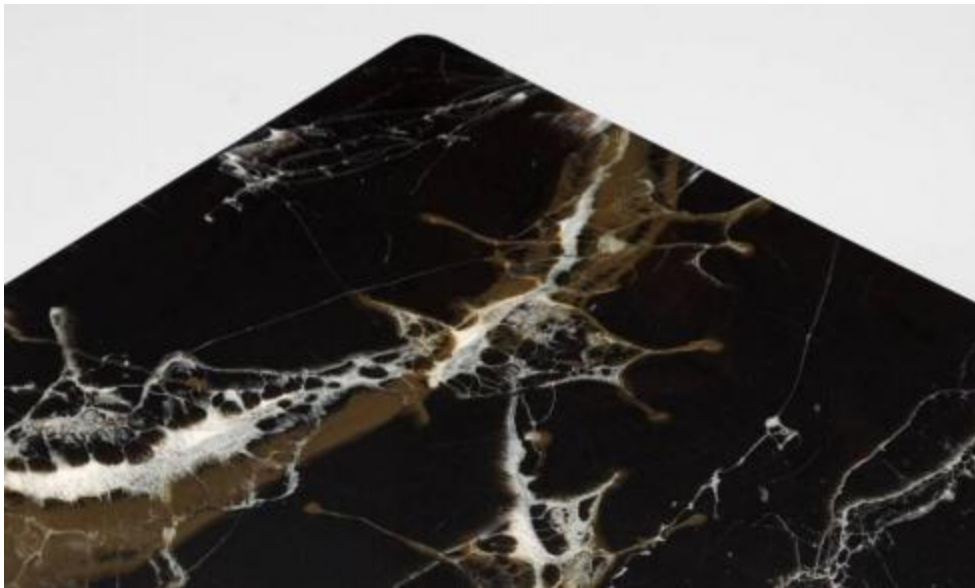

- SX-CJ-014-2 coffee table
- Material: Wood with Veneer+Black Tempered Glass

- SX-CJ-183 coffee table
- Material:Natural Volakas+ Leather

- SX-CJ-184 coffee table
- Material:Stainless Steel

- SX-CJ-185 coffee table
- Material:Natural Marble