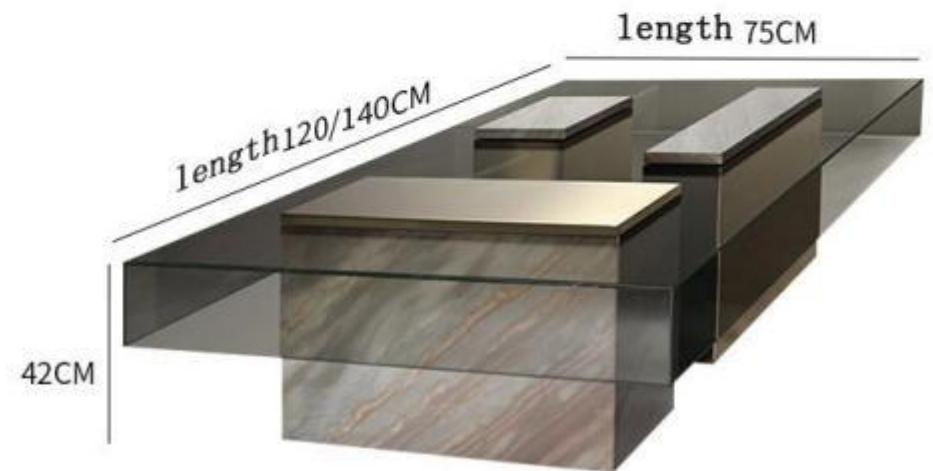

- SX-CJ-113 coffee table
- Material:Natural Marble+ Brushed Stainless Steel

- SX-CJ-114 coffee table
- Material: Natural Marble Top+Grey Tempered Glass+Artificial column base

- SX-CJ-115 coffee table
- Material: Artificial Marble + Brushed Stainless Steel

- SX-CJ-116 coffee table
- Material: Brass Base+ Stainless Steel+ Tempered Glass Top

- SX-CJ-116 coffee table
- Material: Stainless Steel+ Tempered Glass Top

- SX-CJ-016 coffee table
- Material: Tempered Glass + Artificial Marble + Stainless Steel