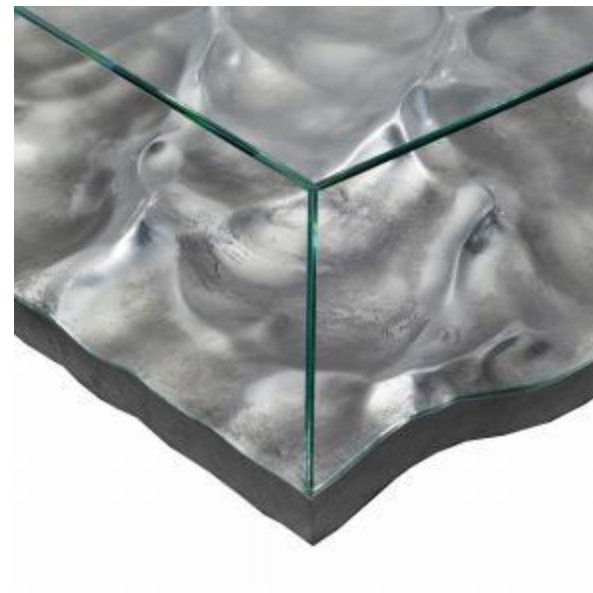

- SX-CJ-011 coffee table
- Material: Stainless steel + natural marble + tempered glass

- SX-CJ-012 coffee table
- Material: Stainless steel + solid wood paint

- SX-CJ-017 coffee table
- Material: Solid wood + natural marble

- SX-CJ-018 coffee table
- Material: Solid wood + natural marble

- SX-CJ-019 coffee table
- Material: Solid wood paint + tempered glass for countertop

- SX-CJ-020 coffee table
- Material: Stainless steel + natural marble

- SX-CJ-022 coffee table
- Material: Stainless steel + natural marble

- SX-CJ-023 coffee table
- Material: MDF board paint + acrylic

- SX-CJ-024 coffee table
- Material: Stainless steel + solid wood + plywood veneer

- SX-CJ-025 coffee table
- Material: MDF+Acrylic+Solid wood feet

- SX-CJ-028 coffee table
- Material: Acrylic+Slate

- SX-CJ-030 coffee table
- Material: Full stainless steel

- SX-BJ-002 coffee table
- Material: Solid wood carving + natural marble