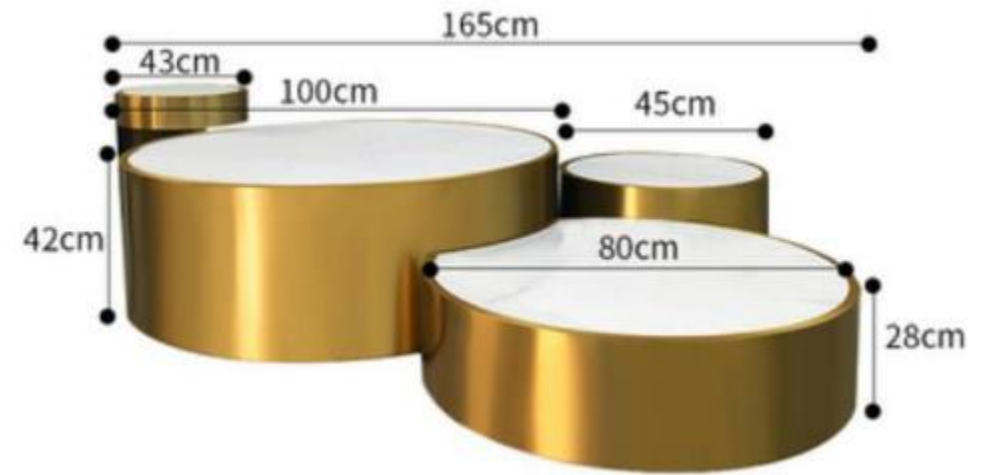

- SX-CJ-007-2 coffee table
- Material: Natural volakas Marble+Brushed Stainless Steel