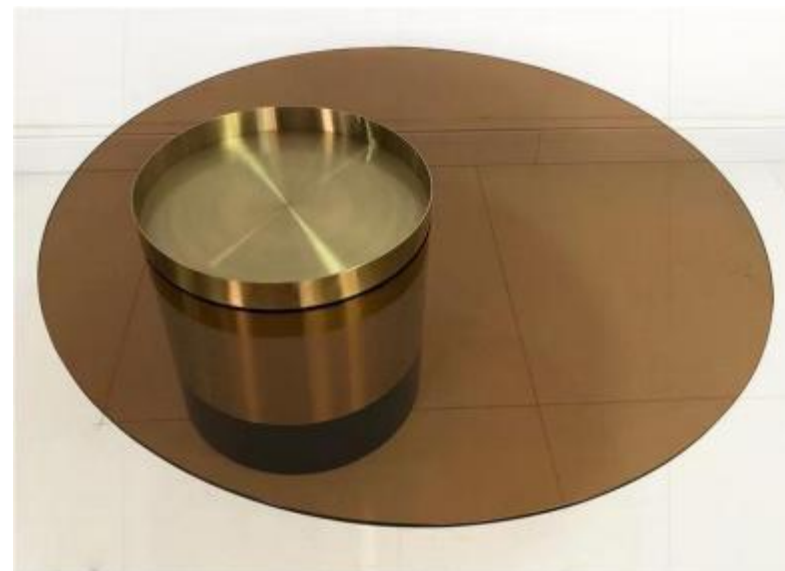

- SX-CJ-212 coffee table
- Material: Brushed Stainless Steel+Tempered Glass