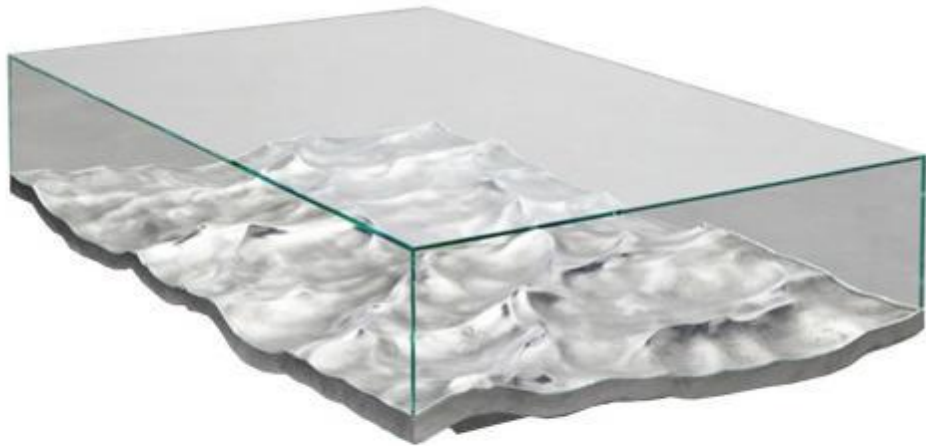

- SX-CJ-011 coffee table
- Material: Stainless steel + natural marble + tempered glass

- SX-CJ-012 coffee table
- Material: Stainless steel + solid wood paint

- SX-CJ-017 coffee table
- Material: Solid wood + natural marble

- SX-CJ-018 coffee table
- Material: Solid wood + natural marble

- SX-CJ-019 coffee table
- Material: Solid wood paint + tempered glass for countertop

- SX-CJ-020 coffee table
- Material: Stainless steel + natural marble

- SX-CJ-022 coffee table
- Material: Stainless steel + natural marble

- SX-CJ-023 coffee table
- Material: MDF board paint + acrylic

- SX-CJ-024 coffee table
- Material: Stainless steel + solid wood + plywood veneer

- SX-CJ-025 coffee table
- Material: MDF+Acrylic+Solid wood feet

- SX-CJ-028 coffee table
- Material: Acrylic+Slate

- SX-CJ-030 coffee table
- Material: Full stainless steel

- SX-BJ-002 coffee table
- Material: Solid wood carving + natural marble