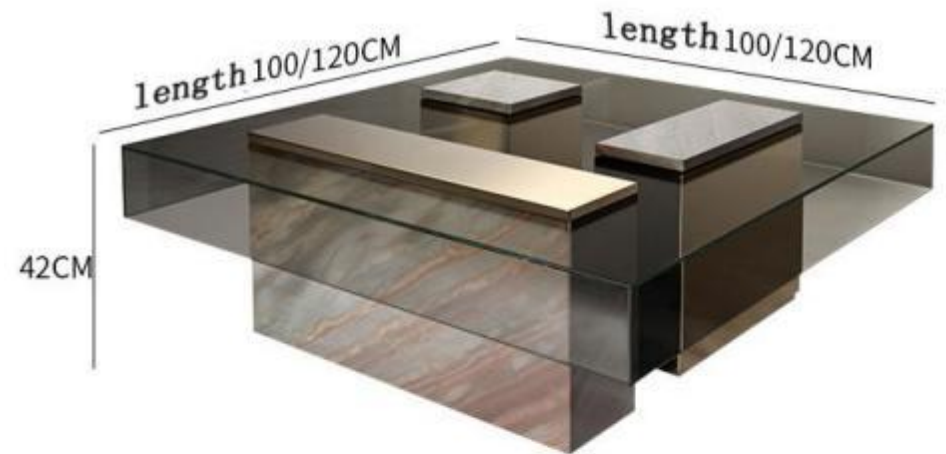

- SX-CJ-113 coffee table
- Material:Natural Marble+ Brushed Stainless Steel

- SX-CJ-114 coffee table
- Material: Natural Marble Top+Grey Tempered Glass+Artificial column base

- SX-CJ-115 coffee table
- Material: Artificial Marble + Brushed Stainless Steel

- SX-CJ-116 coffee table
- Material: Brass Base+ Stainless Steel+ Tempered Glass Top

- SX-CJ-116 coffee table
- Material: Stainless Steel+ Tempered Glass Top

- SX-CJ-016 coffee table
- Material: Tempered Glass + Artificial Marble + Stainless Steel