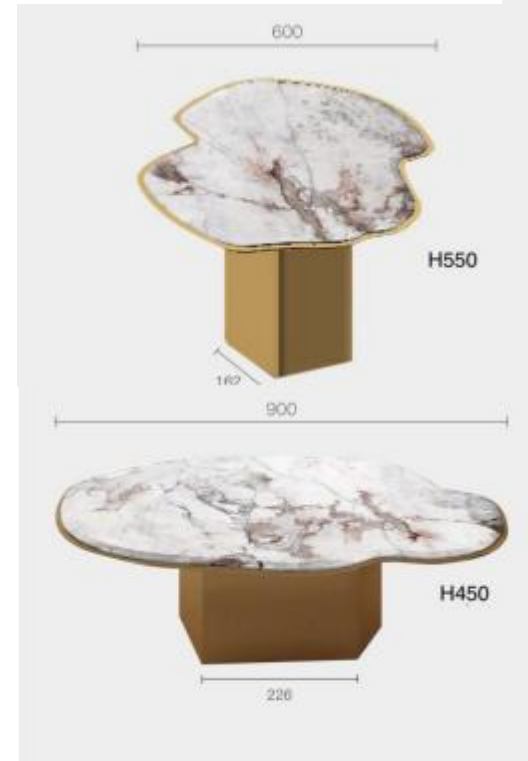

- SX-CJ-009-1 coffee table
- Material:Black Tempered Glass+Brushed Stainless Steel

- SX-CJ-009-2 coffee table
- Material: Artificial Marble + Brushed Stainless Steel

- SX-CJ-105 coffee table
- Material:Stainless Steel+ Artificial Marble Top

- SX-CJ-106 coffee table
- Material: Artificial Marble + Stainless Steel

- SX-CJ-001 coffee table
- Material: Stainless Steel+ Plywood+ Artificial Marble Top

- SX-CJ-107 coffee table
- Material: Stainless Steel + Painting

- SX-CJ-107 coffee table
- Material: Artificial Marble + Brushed Stainless Steel

- SX-CJ-108 coffee table
- Material: Birch Wood with Veneer and Plant

- SX-CJ-109 coffee table
- Material: Glossy Stainless Steel