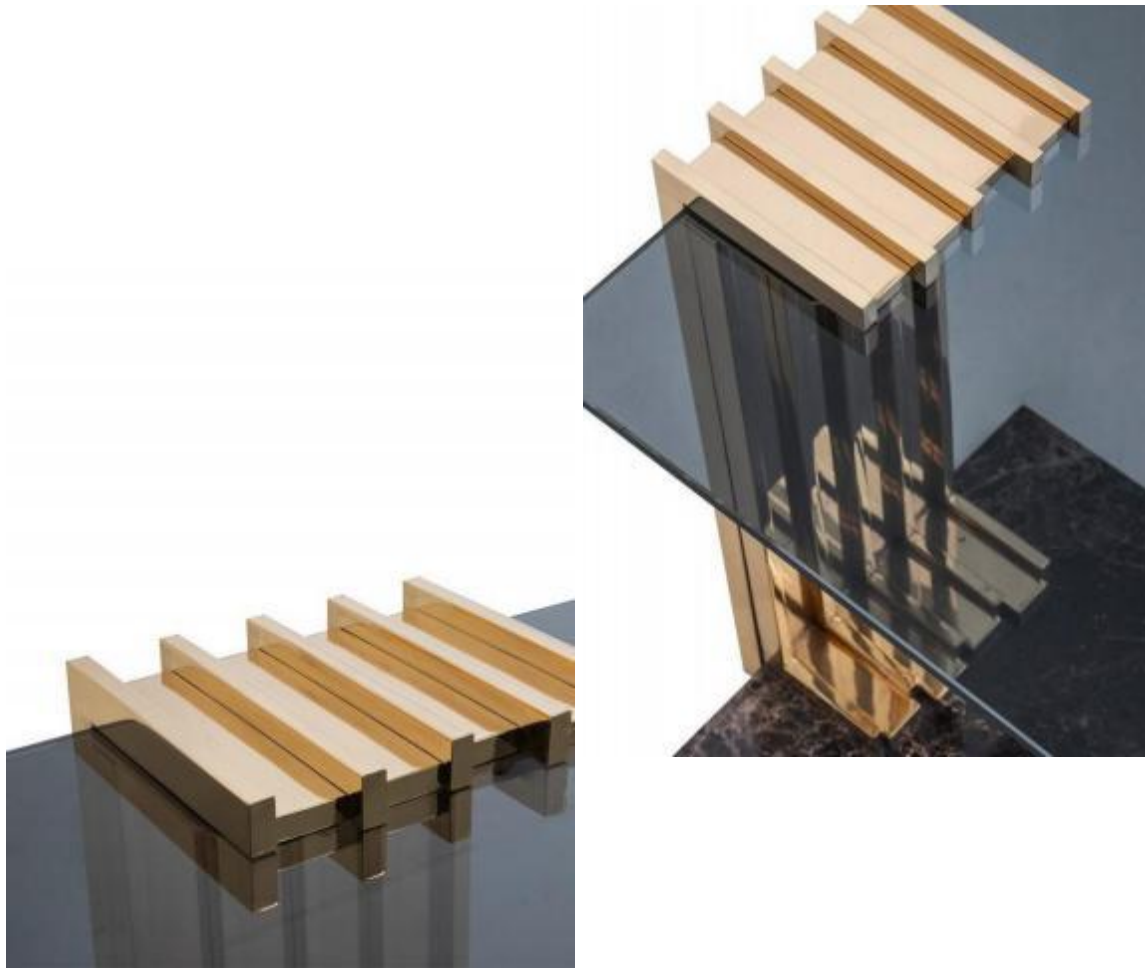

- SX-CJ-196 coffee table
- Material:Marble +Stainless Steel