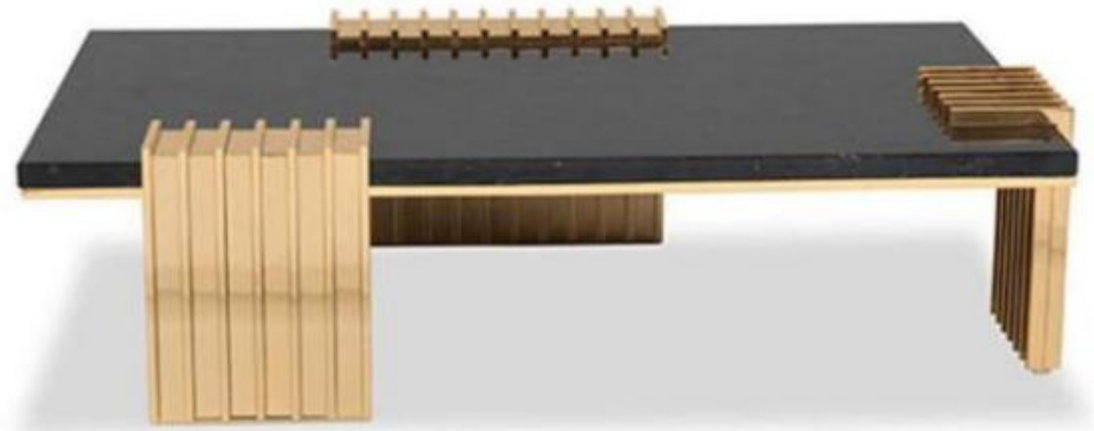

- SX-CJ-168 coffee table
- Material: Brown Tempered Glass+
  Brushed Stainless Steel