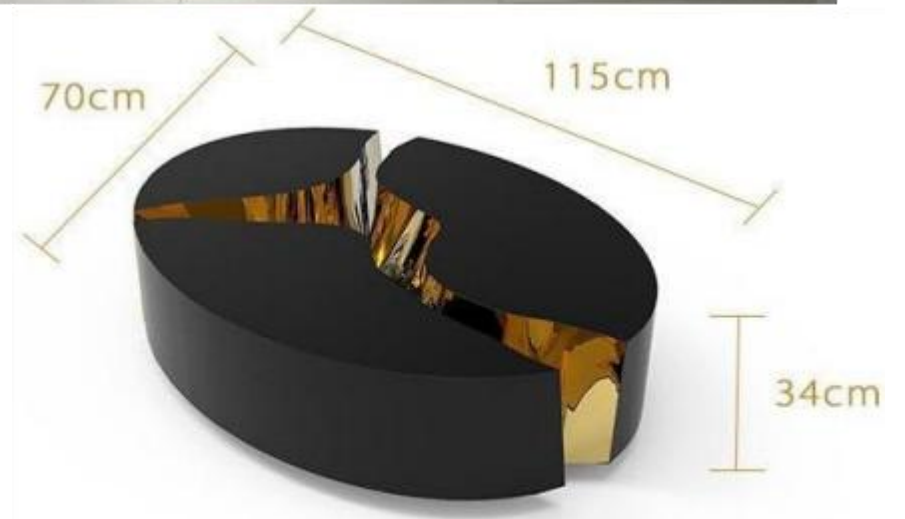

- SX-CJ-106 coffee table
- Material: Artificial Marble + Stainless Steel

- SX-CJ-001 coffee table
- Material: Stainless Steel+ Plywood+ Artificial Marble Top

- SX-CJ-107 coffee table
- Material: Stainless Steel + Painting