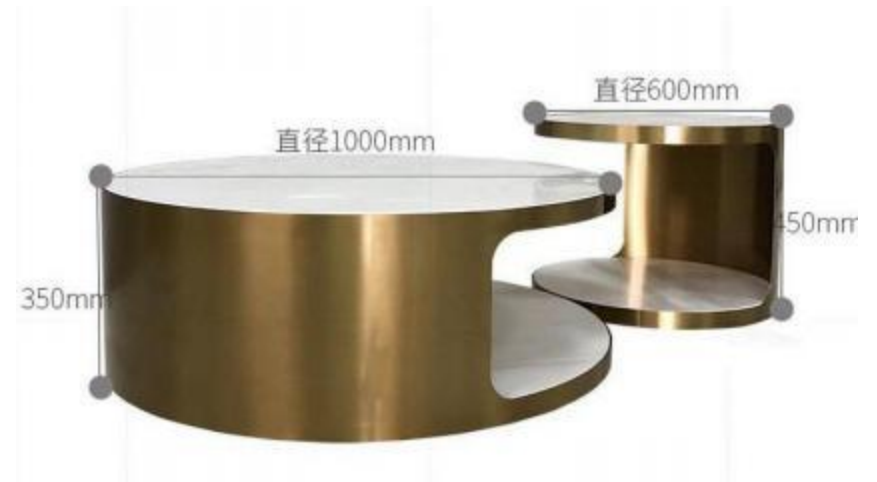

- SX-CJ-169 coffee table
- Material:Natural Marble + Brushed Stainless Steel