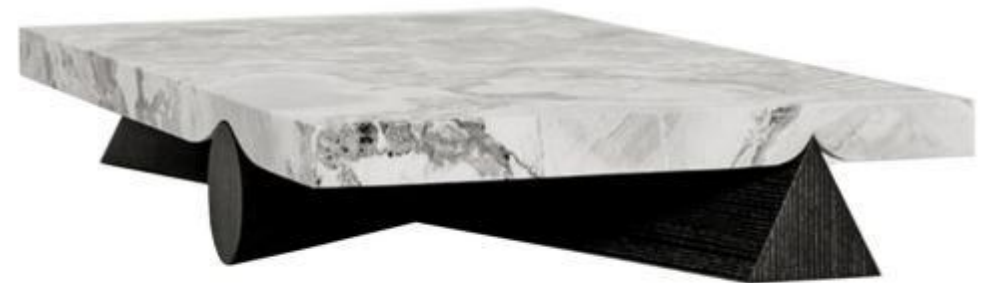

- SX-CJ-003 coffee table
- Material:Stainless steel + plywood + leather + rock board

- SX-CJ-004 coffee table
- Material: Stainless steel + tempered glass

- SX-CJ-005 coffee table
- Material: Stainless steel + rock board

- SX-CJ-006 coffee table
- Material: Stainless steel + natural marble

- SX-CJ-008 coffee table
- Material: Stainless steel + natural marble

- SX-CJ-010 coffee table
- Material: Stainless steel + natural marble or tempered glass

- SX-CJ-011 coffee table
- Material: Stainless steel + natural marble + tempered glass

- SX-CJ-012 coffee table
- Material: Stainless steel + solid wood paint

- SX-CJ-017 coffee table
- Material: Solid wood + natural marble

- SX-CJ-018 coffee table
- Material: Solid wood + natural marble

- SX-CJ-019 coffee table
- Material: Solid wood paint + tempered glass for countertop

- SX-CJ-020 coffee table
- Material: Stainless steel + natural marble