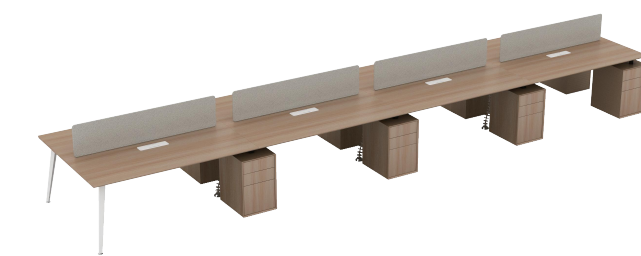

VLI With fixed cabinet

Applicable to office staff area

Face to face frame for 2 fixed cabinet: included metal legs + small legs + bar(included keel tray wire clips) + leg frame
Straight table top: T=25mm, straight PVC edge, partial board
Fabric desk screen: 12mm MDF covered with fabric, 2mm gap in the middle of the screen, fabric only select from page 16(small pearl), 4mm Iron bracket with screws.