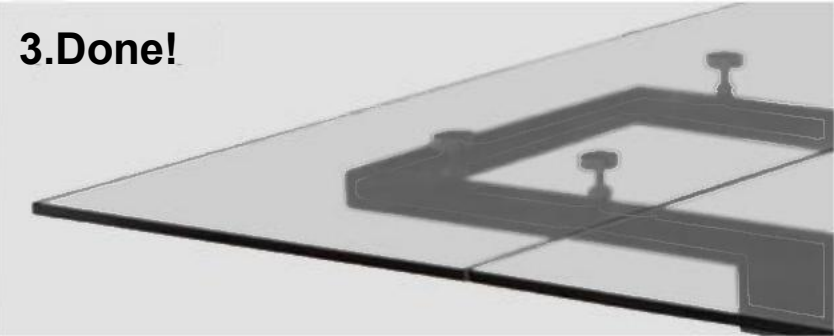

3.Done!

2.Elevate

1.Extend

▲
OPEN

▶
CLOSE