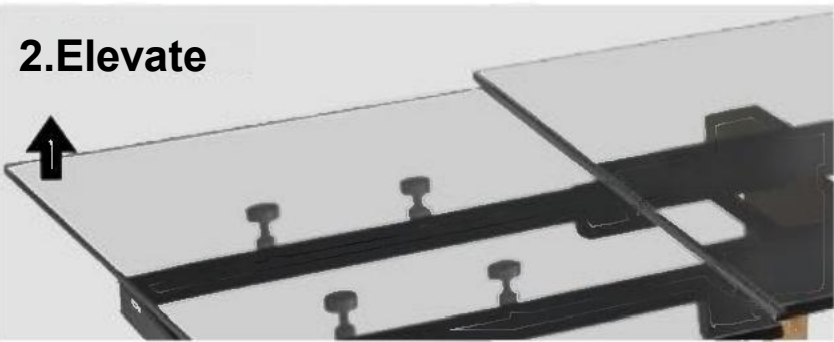

### **Concrete And Metal Leg**

A concrete tabletop with metal legs offers personality and design, ideal for unique styles. It adds distinctive charm to industrial or modern minimalist spaces.

3.Done!

2.Elevate